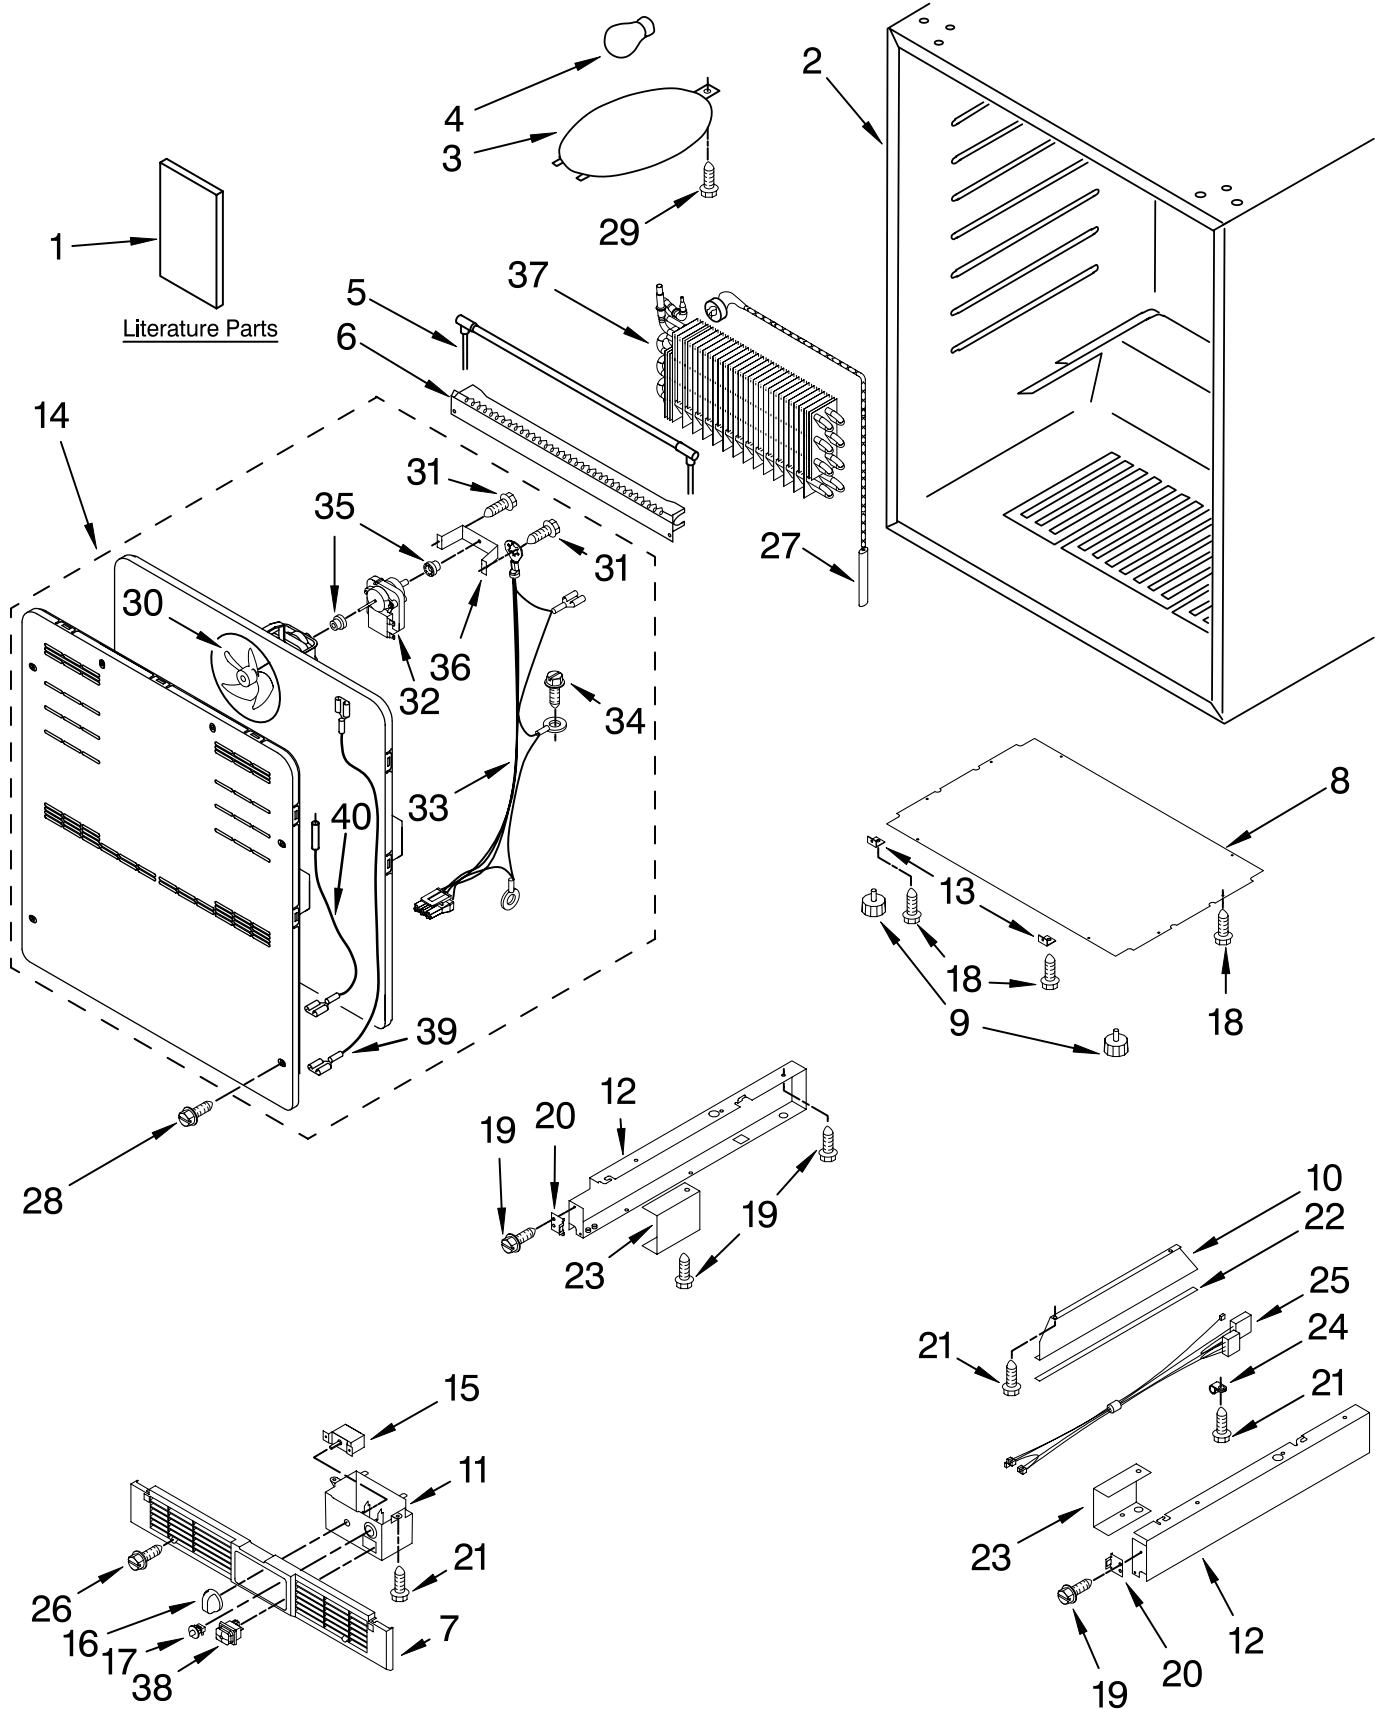

For Model: KBC024LSBX02

(Black Cabinet)

FOR ORDERING INFORMATION REFER TO PARTS PRICE LIST

CABINET PARTS

For Model: KBC024LSBX02

(Black Cabinet)

Illus. No.	Part No.	DESCRIPTION
1		Literature Parts
	2300277	Use & Care Guide
	4344901	Wiring Diagram
2		Cabinet (Not A Service Part)
3	4344739	Lens, Light
4	4344740	Bulb, Light
5	4344746	Heater, Defrost
6	4344747	Heat Shield
7	4344761	Grille
8	4344762	Plate, Bottom
9	4344763	Foot, Leveling
10	W10204638	Brace, Support
11	4344898	Control Box
12		Frame, Side
	4344789	Left Side
	4344790	Right Side
13	4344771	Bracket, Grille
14	W10239395	Evaporator Fan Assembly
15	4344860	Thermostat
16	4344768	Knob, Thermostat
17	4344767	Switch, Plunger
18	4344826	Screw
19	W10243104	Screw
20	4344819	Clip, Grille
21	4344825	Screw
22	4344823	Seal
23		Frame, Support
	4344821	Right
	4344820	Left
24	4344824	Clip, Harness
25	4344857	Harness, Wire
26	4344826	Screw
27	4344792	Thermal Fuse
28	4344793	Screw
29	4344791	Screw
30	4344783	Fan Blade
31	4344878	Screw
32	4344865	Evaporator Fan Motor
33	4344877	Harness, Wire
34	4344832	Screw, Ground
35	4344778	Grommet, Fan Motor
36	4344899	Bracket, Motor
37		Evaporator (Not Serviced)
38	4344858	Switch, Light
39	4344917	Transformer Cable
40	W10238027	Temperature Sensor